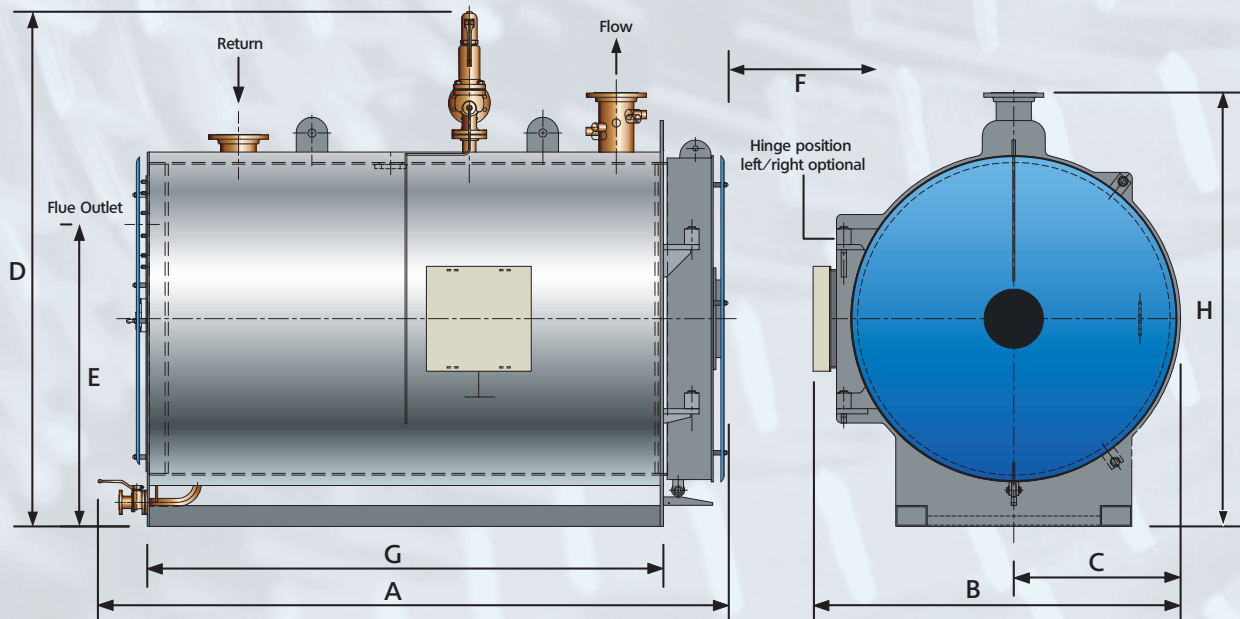

Cochran Hot Water Boiler

HW29 Series

The Cochran HW29 series of compact hot water boilers has been developed to meet today's demands for higher operational efficiencies and lower emissions. Built to the latest harmonised European codes, the HW29 series utilises cutting edge combustion and control equipment. The fully wet back design provides industry leading levels of efficiency and low NOx emissions. Available as the HW29 LT, built to EN14394 for low temperature hot water applications and the HW29 HT, built to EN12953 for medium and high temperature applications. The wide range of outputs from 450kW to 4.1MW provide energy saving, low emission solutions for all commercial and industrial applications.

Output: 450 kW to 4100 kW.

Normal Working Pressures: 6.0 Bar, with special designs available up to 10.0 Bar.

Output		kW	450	650	900	1200	1400	1650	2000	2500	3000	3500	4100
A	mm		2302	2502	2602	2677	2802	2902	2852	3202	3302	3402	3812
B	mm		1443	1483	1573	1668	1668	1883	2013	2143	2143	2193	2348
C	mm		575	595	640	687.5	687.5	795	860	925	925	950	1027.5
D	mm		1873	1913	2088	2183	2183	2453	2583	2713	2713	2893	3138
E	mm		1125	1165	1250	1317	1317	1440	1505	1695	1695	1705	1855
Boiler Tube Withdrawal	F	mm	1705	1905	2005	2080	2205	2305	2255	2605	2705	2805	3215
G	mm		1860	2060	2160	2235	2360	2460	2410	2760	2860	2960	3370
H	mm		1628	1668	1758	1853	1853	2068	2198	2328	2328	2378	2533
Rec. Chimney Dia	mm		170	200	230	275	300	325	375	405	450	475	500
Flow Connection Dia	mm		125	125	125	150	150	150	200	200	200	200	200
Return Connection Dia	mm		125	125	125	150	150	150	200	200	200	200	200
Safety Valve Size	mm		32	32	40	40	40	50	50	50	50	65	80
Safety Valve Outlet Dia	mm		50	50	65	65	65	80	80	80	80	100	125
Drain Valve Dia	mm		25	25	25	25	25	25	25	25	25	25	25
Weight Empty	Tonnes		2.6	3.1	3.4	3.6	3.8	4.6	4.9	5.6	5.8	7.2	8.3
Weight Full	Tonnes		3.4	4.0	4.5	4.9	5.1	6.6	7.1	8.5	8.8	10.4	12.8