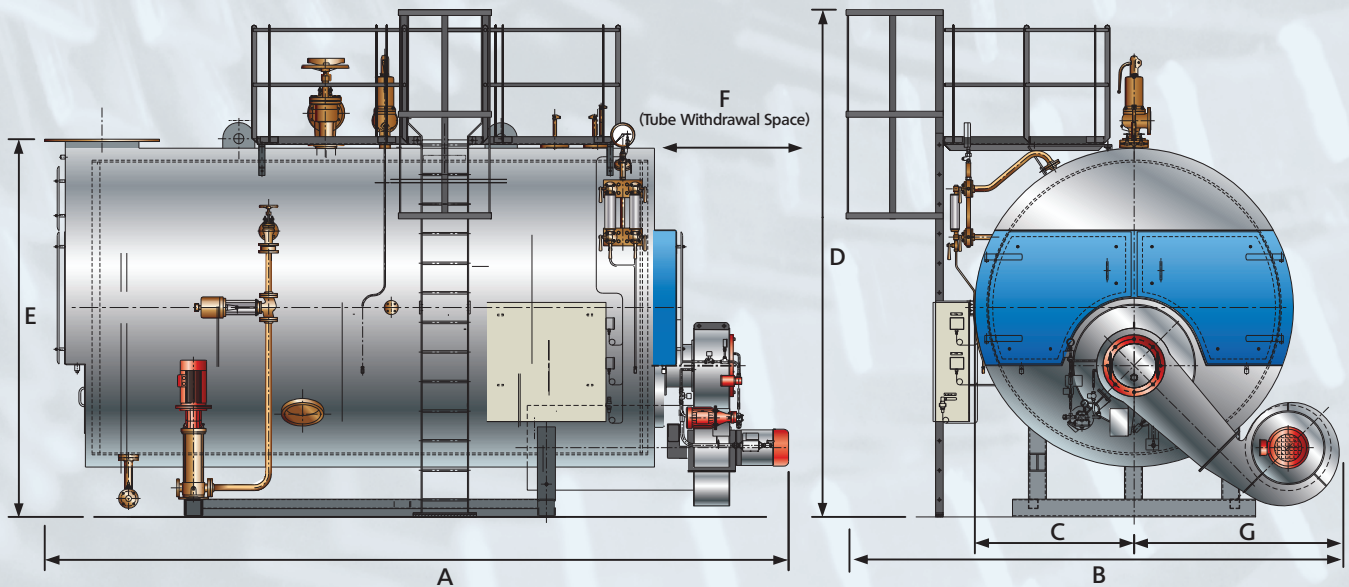

Cochran Steam Boiler

ST37 LN 7000-24000kg/hr

Cochran's ST37 LN Package Steam Boiler is of horizontal three pass wet back design and constructed in accordance with BS EN 12953. This CE marked boiler is designed to meet the latest European environmental legislation and anticipated Medium Combustion Plant Directive (MCPD) requirements. Suitable for any application, the design features Cochran's low NOx, low noise burners as standard, and are available with a comprehensive range of control options.

Outputs (F&A 100°C): From 7000 kg/hr to 24000 kg/hr.

ST37 Boiler Model		LN7	LN8	LN9	LN10	LN12	LN14	LN16	LN18	LN20	LN22	LN24	
Rating F&A 100°C	kg/hr	7000	8000	9000	10000	12000	14000	16000	18000	20000	22000	24000	
Dimensions	A	mm	6477	6835	6660	6971	7834	7685	7874	7922	8402	8725	9025
	B	mm	4303	4481	4561	4561	4798	4923	5035	5566	5566	5986	5986
	C	mm	1402	1484	1539	1539	1651	1727	1750	1897	1897	1970	1970
	D	mm	4531	4699	4807	4807	5056	5112	5175	5354	5354	5515	5515
	E	mm	3301	3469	3577	3577	3826	3882	3945	4124	4124	4285	4285
	F	mm	4740	5040	4740	5140	5900	5750	5750	5760	6210	6510	6760
	G	mm	1720	1816	1841	1841	1966	2015	2104	2488	2488	2835	2835
	Min Transport Width	mm	2872	3036	3146	3146	3370	3522	3568	3862	3862	4008	4008
Min Transport Height	mm	3441	3609	3717	3717	4016	4072	4135	4124	4124	4285	4285	
Rec Chimney Dia	mm	550	600	650	660	720	800	865	900	945	1000	1020	
Stop Valve Dia	mm	125	150	150	150	200	200	200	200	250	250	250	
Safety Valve Size	mm	50	65	65	65	65	80	80	80	100	100	100	
Safety Valve Outlet Dia	mm	80	100	100	100	125	125	125	125	150	150	150	
Blowdown Valve Dia	mm	50	50	50	50	50	50	50	50	50	50	50	
Feed Pump Inlet Dia	mm	40	50	50	50	50	50	50	50	50	65	65	
Weight Empty	Tonnes	21.2	26.0	26.7	28.2	33.0	37.1	37.5	42.1	44.4	54.9	56.2	
Weight to NWL	Tonnes	35.7	43.7	43.8	46.7	58.2	62.1	62.0	72.3	76.7	91.7	94.4	
Weight Full	Tonnes	38.7	47.4	47.6	50.8	64.4	68.8	68.9	80.4	85.4	101.6	104.7	